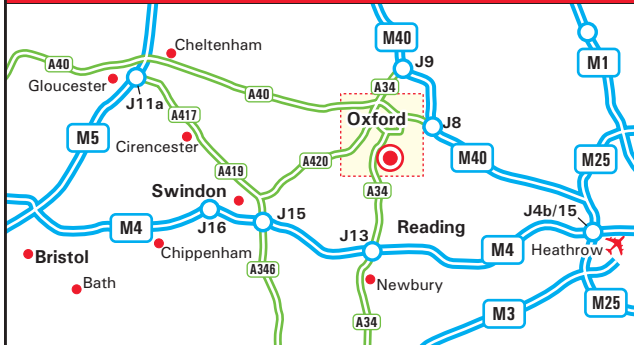

Miele

Fairacres - Marcham Road
 Abingdon - Oxfordshire OX14 1TW
 Tel: 01235 554455 - Fax: 01235 554477
 www.miele.co.uk

From the M4

- Leave the M4 at Junction 13 and join the A34, signed Oxford.
- Continue on the A34 for approximately 16 miles and turn right at the Marcham Interchange onto the A415, signed Abingdon.
- Turn left at the first roundabout into Nuffield Way.
- Take the first left into Fairacres, after passing through the main gate, turn left for offices and right for showroom reception, located within the Experience Centre.

From the M40 Southbound

- Leave the M40 at Junction 9 and take the A34, signed Oxford and Newbury.
- Continue on the A34 for approximately 18 miles and turn left at the Marcham Interchange onto the A415, signed Abingdon.
- Turn left at the first roundabout into Nuffield Way.
- Take the first left into Fairacres, after passing through the main gate, turn left for offices and right for showroom reception, located within the Experience Centre.

From M40 Northbound

- Leave at Junction 8, and join the A40 towards Oxford.
- Turn left onto the A4142, Oxford Ring Road, round the south of Oxford.
- Keep on the Ring Road following the signs to Newbury until the A34 turn.
- Head south on the A34 towards Newbury, See 'From the M4'.

By Train

- The nearest stations are Didcot and Oxford.
- For further information about train times phone the National Rail Enquiry Line on 08457 484950.