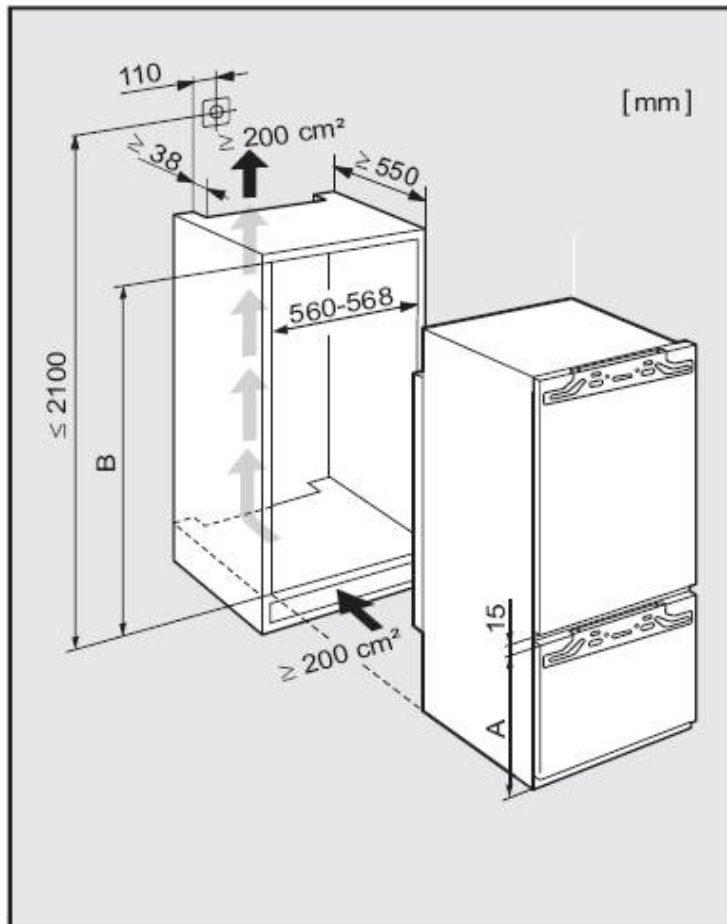

Fridge-freezer with PerfectFresh zone and Dynamic cooling KF 9757 iD

	Freezer section height A	Niche height B
KF 9757 iD	549	1772 - 1788