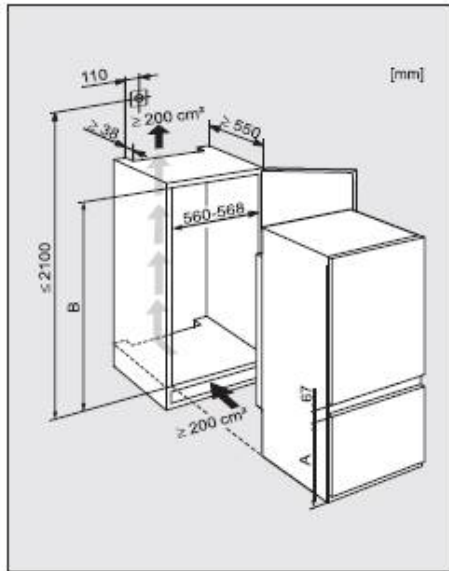

Building-in dimensions

	Freezer section height A	Niche height B
KDN 9713 iD	669	1772 - 1788