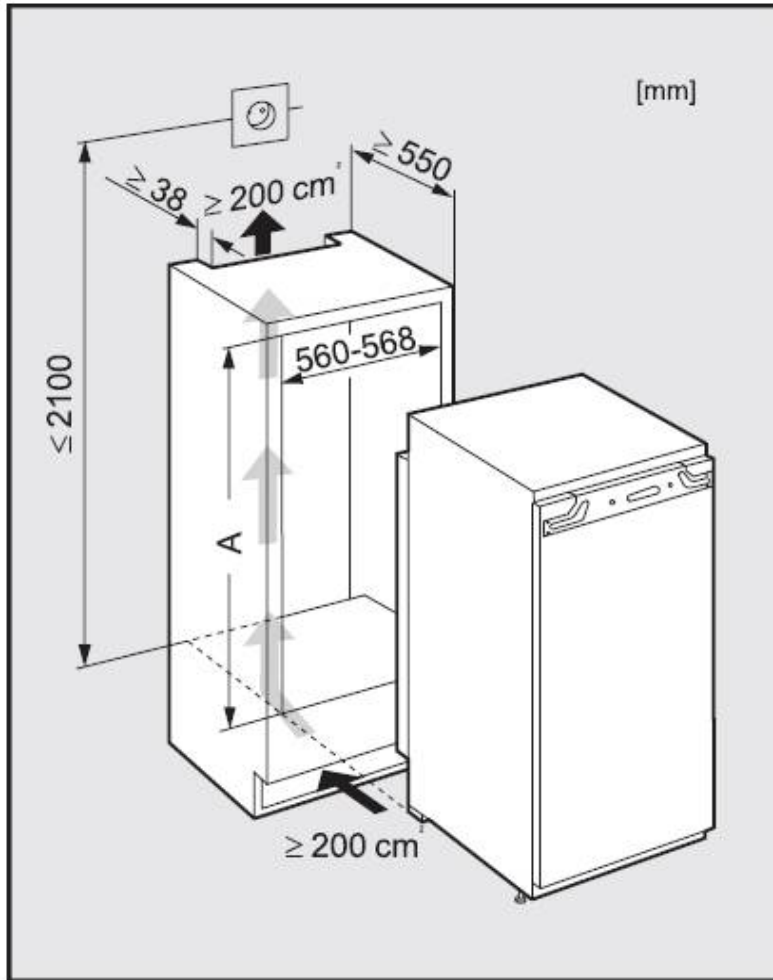

Refrigerator
with PerfectFresh zone
and dynamic cooling
K 9457 iD
K 9557 iD
K 9757 iD

	Niche height [mm] A
K 9457 iD	1220 - 1236
K 9557 iD	1397 - 1413
K 9757 iD	1772 - 1788